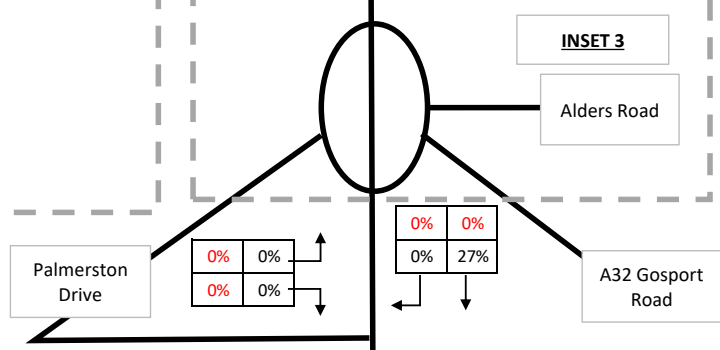

INSET 2

INSET 3

INSET 3

INSET 1

INSET 1

The Square, Basing View,  
Basingstoke, RG21 4EB  
Tel: 01256 637940  
www.i-transport.co.uk

**KEY**

- 500 = TOTAL VEHICLES
- 25 = HGVs

NEWGATE LANE, FAREHAM

TF5

Dev Dist % Total