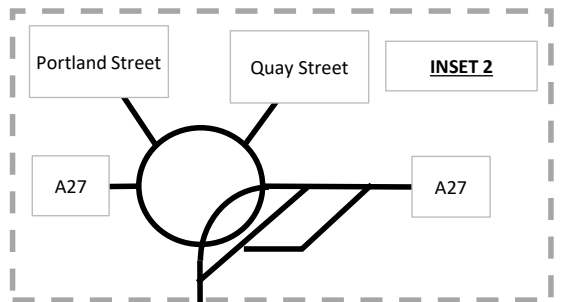

INSET 2

INSET 3

INSET 3

INSET 1

INSET 1

The Square, Basing View,  
Basingstoke, RG21 4EB  
Tel: 01256 637940  
www.i-transport.co.uk

**KEY**

- 500 = TOTAL VEHICLES
- 25 = HGVs

NEWGATE LANE, FAREHAM

TF5

Dev Dist % Total