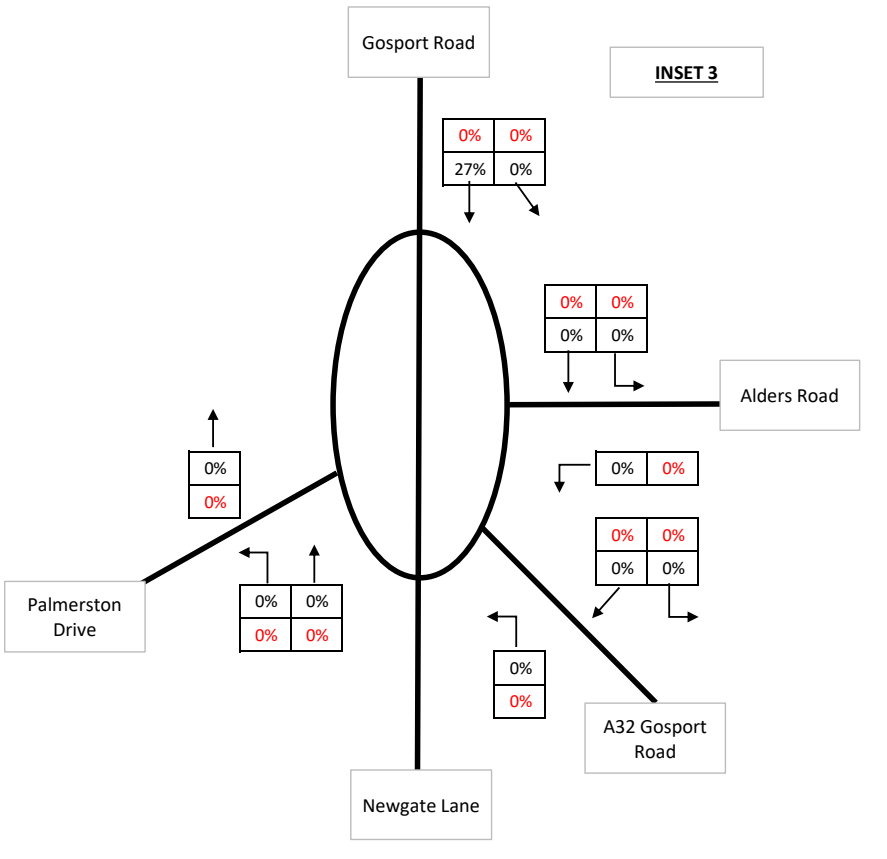

INSET 2

INSET 3

INSET 3

INSET 1

INSET 1

The Square, Basing View,  
Basingstoke, RG21 4EB  
Tel: 01256 637940  
www.i-transport.co.uk

**KEY**

- 500 = TOTAL VEHICLES
- 25 = HGVs

NEWGATE LANE, FAREHAM

TF5

Dev Dist % Total