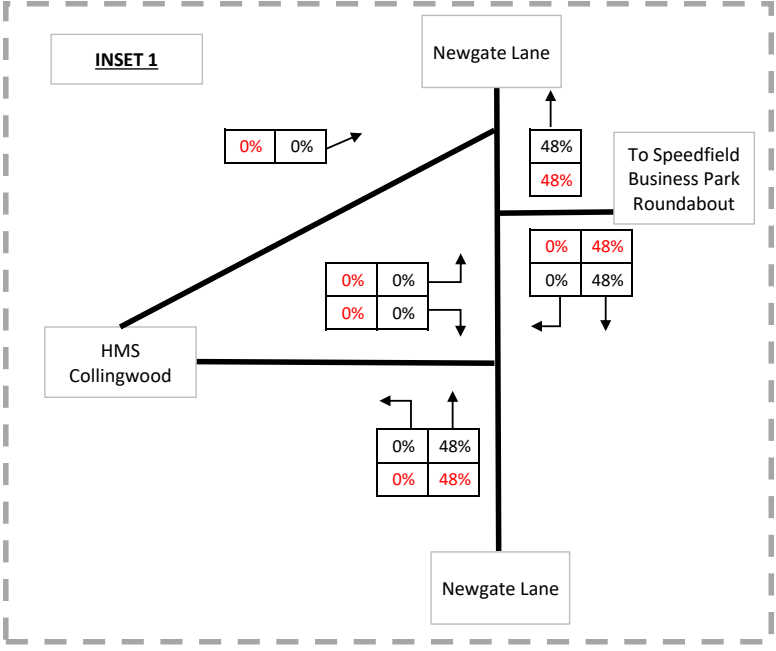

INSET 2

INSET 3

INSET 3

INSET 1

INSET 1

The Square, Basing View,  
Basingstoke, RG21 4EB  
Tel: 01256 637940  
www.i-transport.co.uk

**KEY**

- 500 = TOTAL VEHICLES
- 25 = HGVs

NEWGATE LANE, FAREHAM

TF5

Dev Dist % Total