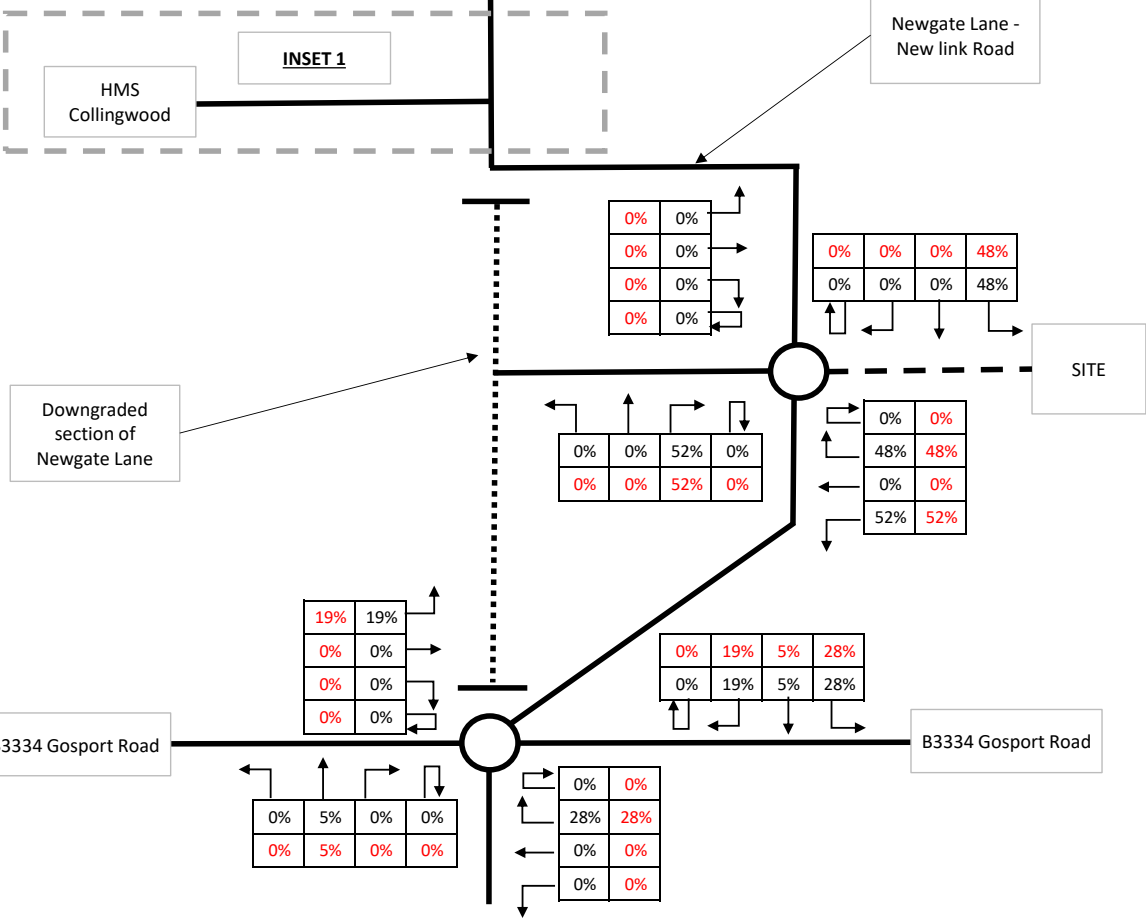

INSET 2

INSET 3

INSET 3

INSET 1

INSET 1

The Square, Basing View,  
Basingstoke, RG21 4EB  
Tel: 01256 637940  
www.i-transport.co.uk

**KEY**

- 500 = TOTAL VEHICLES
- 25 = HGVs

NEWGATE LANE, FAREHAM

TF5

Dev Dist % Total